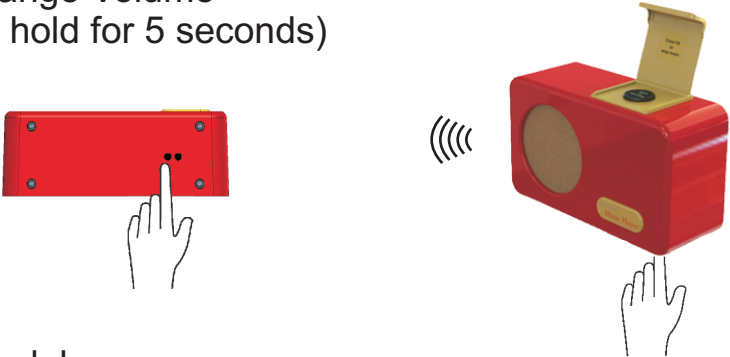

# 'Out of the Box' Guide

1) Plug in

2) Open Lid to Play

3) Close Lid to Stop

[www.dementiamusic.co.uk](http://www.dementiamusic.co.uk)

E2L Products Ltd, Monmouth, UK

# 'Out of the Box' Guide

4) Next Tune

5) Change Volume  
(Must hold for 5 seconds)

6) Headphones

7) For more detailed instructions please go to ...

[www.dementiamusic.co.uk](http://www.dementiamusic.co.uk)