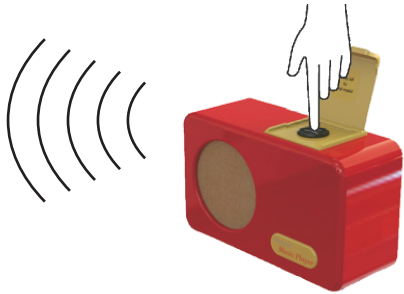

# 'Out of the Box' Guide

1) Plug in

2) Open Lid to Play

3) Close Lid to Stop

[www.dementiamusic.co.uk](http://www.dementiamusic.co.uk)

E2L Products Ltd, Monmouth, UK

# 'Out of the Box' Guide

4) Next Tune

5) Change Volume  
(Must hold for 5 seconds)

6) Headphones

7) For more detailed instructions please go to ...

[www.dementiamusic.co.uk](http://www.dementiamusic.co.uk)