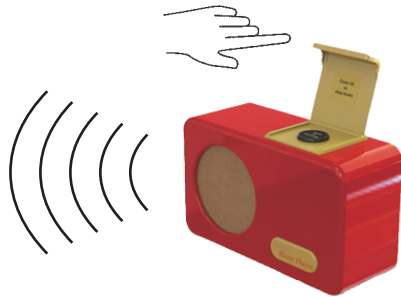

# 'Out of the Box' Guide

1) Plug in

2) Open Lid to Play

3) Close Lid to Stop

[www.dementiamusic.co.uk](http://www.dementiamusic.co.uk)

E2L Products Ltd, Monmouth, UK

# 'Out of the Box' Guide

4) Next Tune

5) Change Volume  
(Must hold for 5 seconds)

6) Headphones

7) For more detailed instructions please go to ...

[www.dementiamusic.co.uk](http://www.dementiamusic.co.uk)